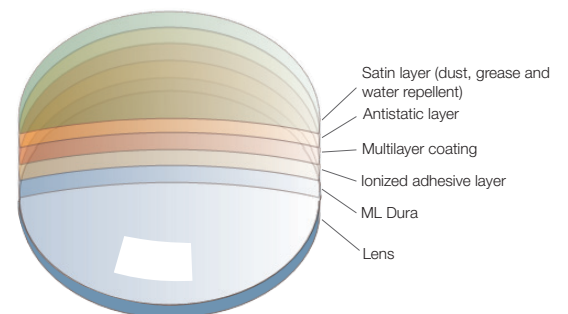

PRISMOPTICS

Relieving prism for a more relaxed vision at near.

ANTIREFLEX COATING

All ML SightOptimizer lenses are treated with ML Prima+. This improves the vision by creating a clearer and undisturbed image.

- 1 ML SightOptimizer 10
- 1 ML SightOptimizer 20
- 1 Fitting Guide

TEST SET 2

The test set contains following:

- 1 ML SightOptimizer 20
- 1 ML SightOptimizer 30
- 1 Fitting Guide

Different layers in ML Prima +